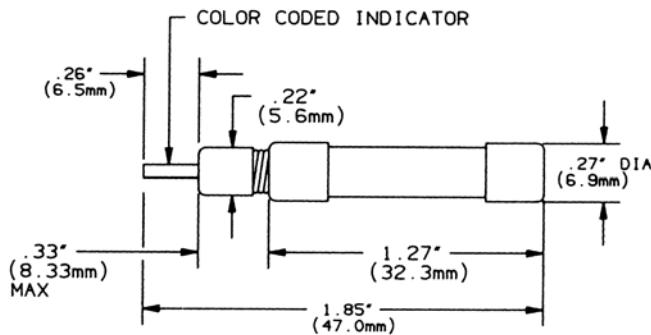

### 70 SERIES

- Color Coded tip
- Rated 125V AC, 300V DC
- UL Recognized 125 VAC, 1000A I.R.; 300V DC, 1000A I.R. Guide JDYX2, File E39265
- Continuous rated current is 80% of 10 minute rating (shown in table).  
100% rating 10 minutes minimum

### Reference Numbers, Ampere Ratings, Certifications

10 minute Ampere Rating	Catalog Number	Reference Number	Color Code
100mA	70P	G201555	Gray-White
150mA	70R	R203404	Red-White
180mA	70E	Z217947	Yellow
200mA	70X	D211810	Black
250mA	70F	E218458	Violet
250mA	70K	T222703	Violet-White
350mA	70S	T211295	Gray
500mA	70G	X218980	Red
750mA	70H	P219502	Brown
1.33A	70A	R215893	White
2A	70B	W216403	Orange
3A	70C	D216916	Blue
3.5A	70J	L221960	Black-White
5A	70D	R217434	Green-Black
8A	70M	J223223	Tan-White
10A	70N	A201043	Yellow-Purple